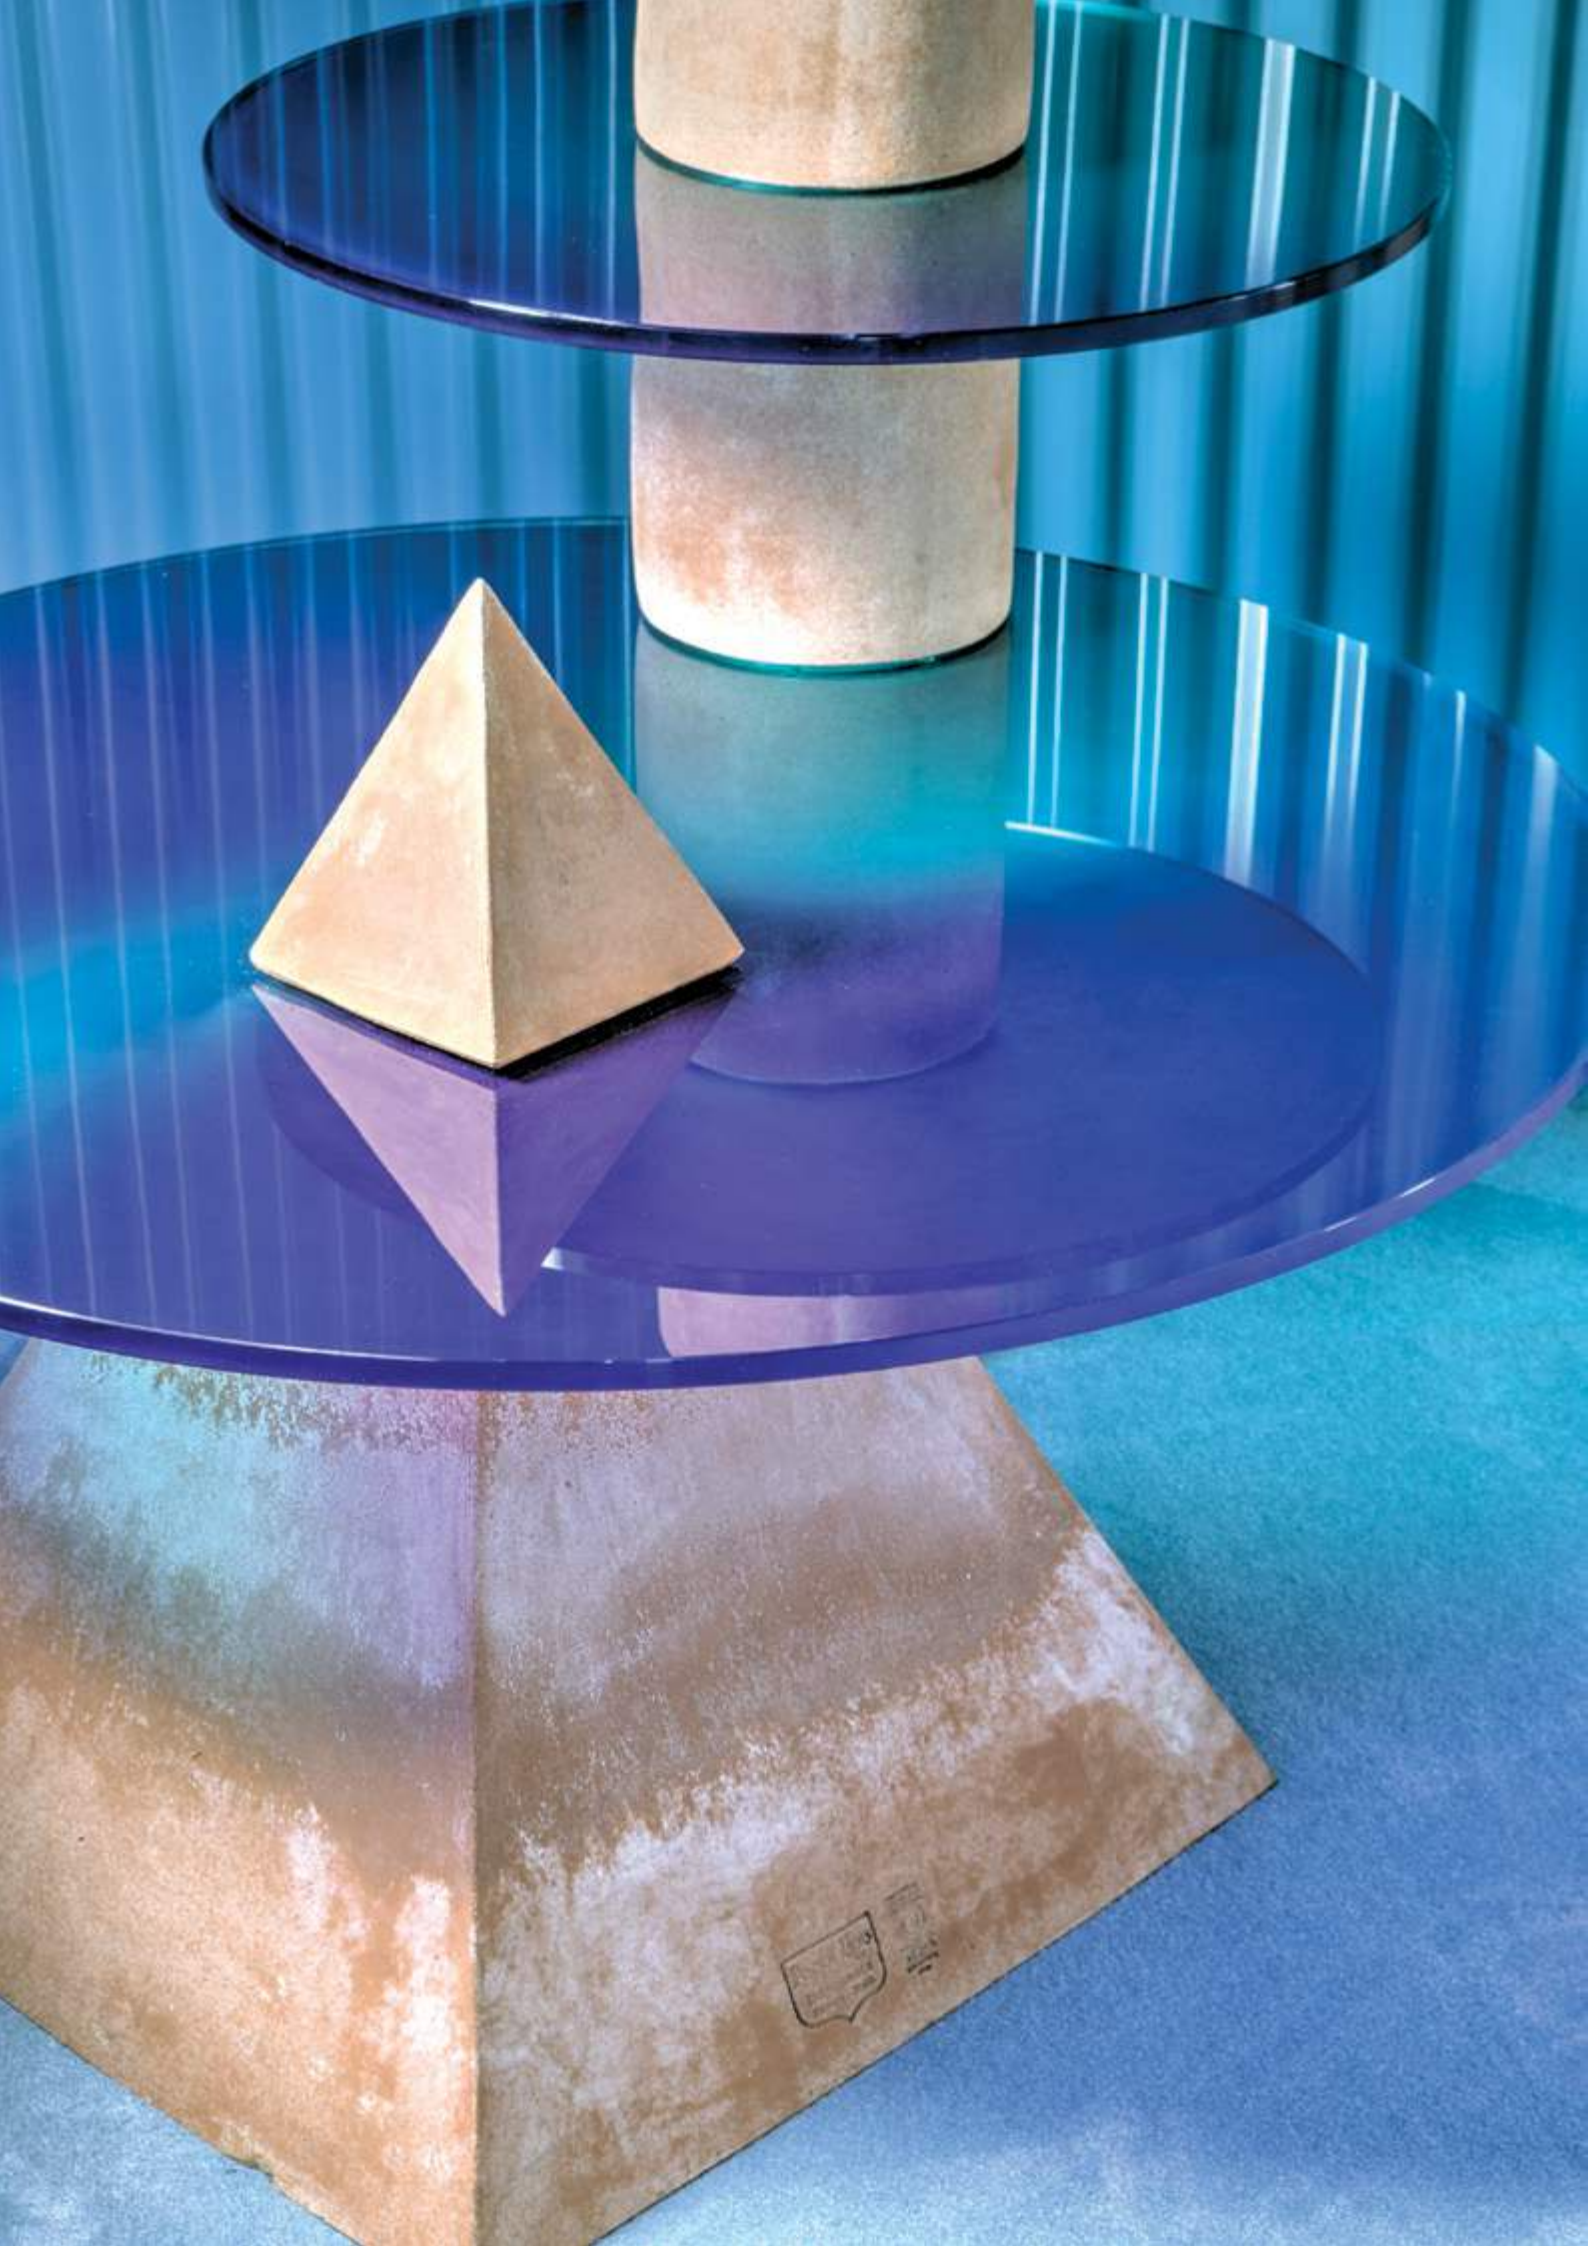

# Cheope table

COFFEE TABLE

LAND COLLECTION

BACK-PRINTED CRYSTAL  14 mm

CELEBRATING 100 YEARS

MATERIALS: TERRACOTTA, CRYSTAL

Cheope table

3693